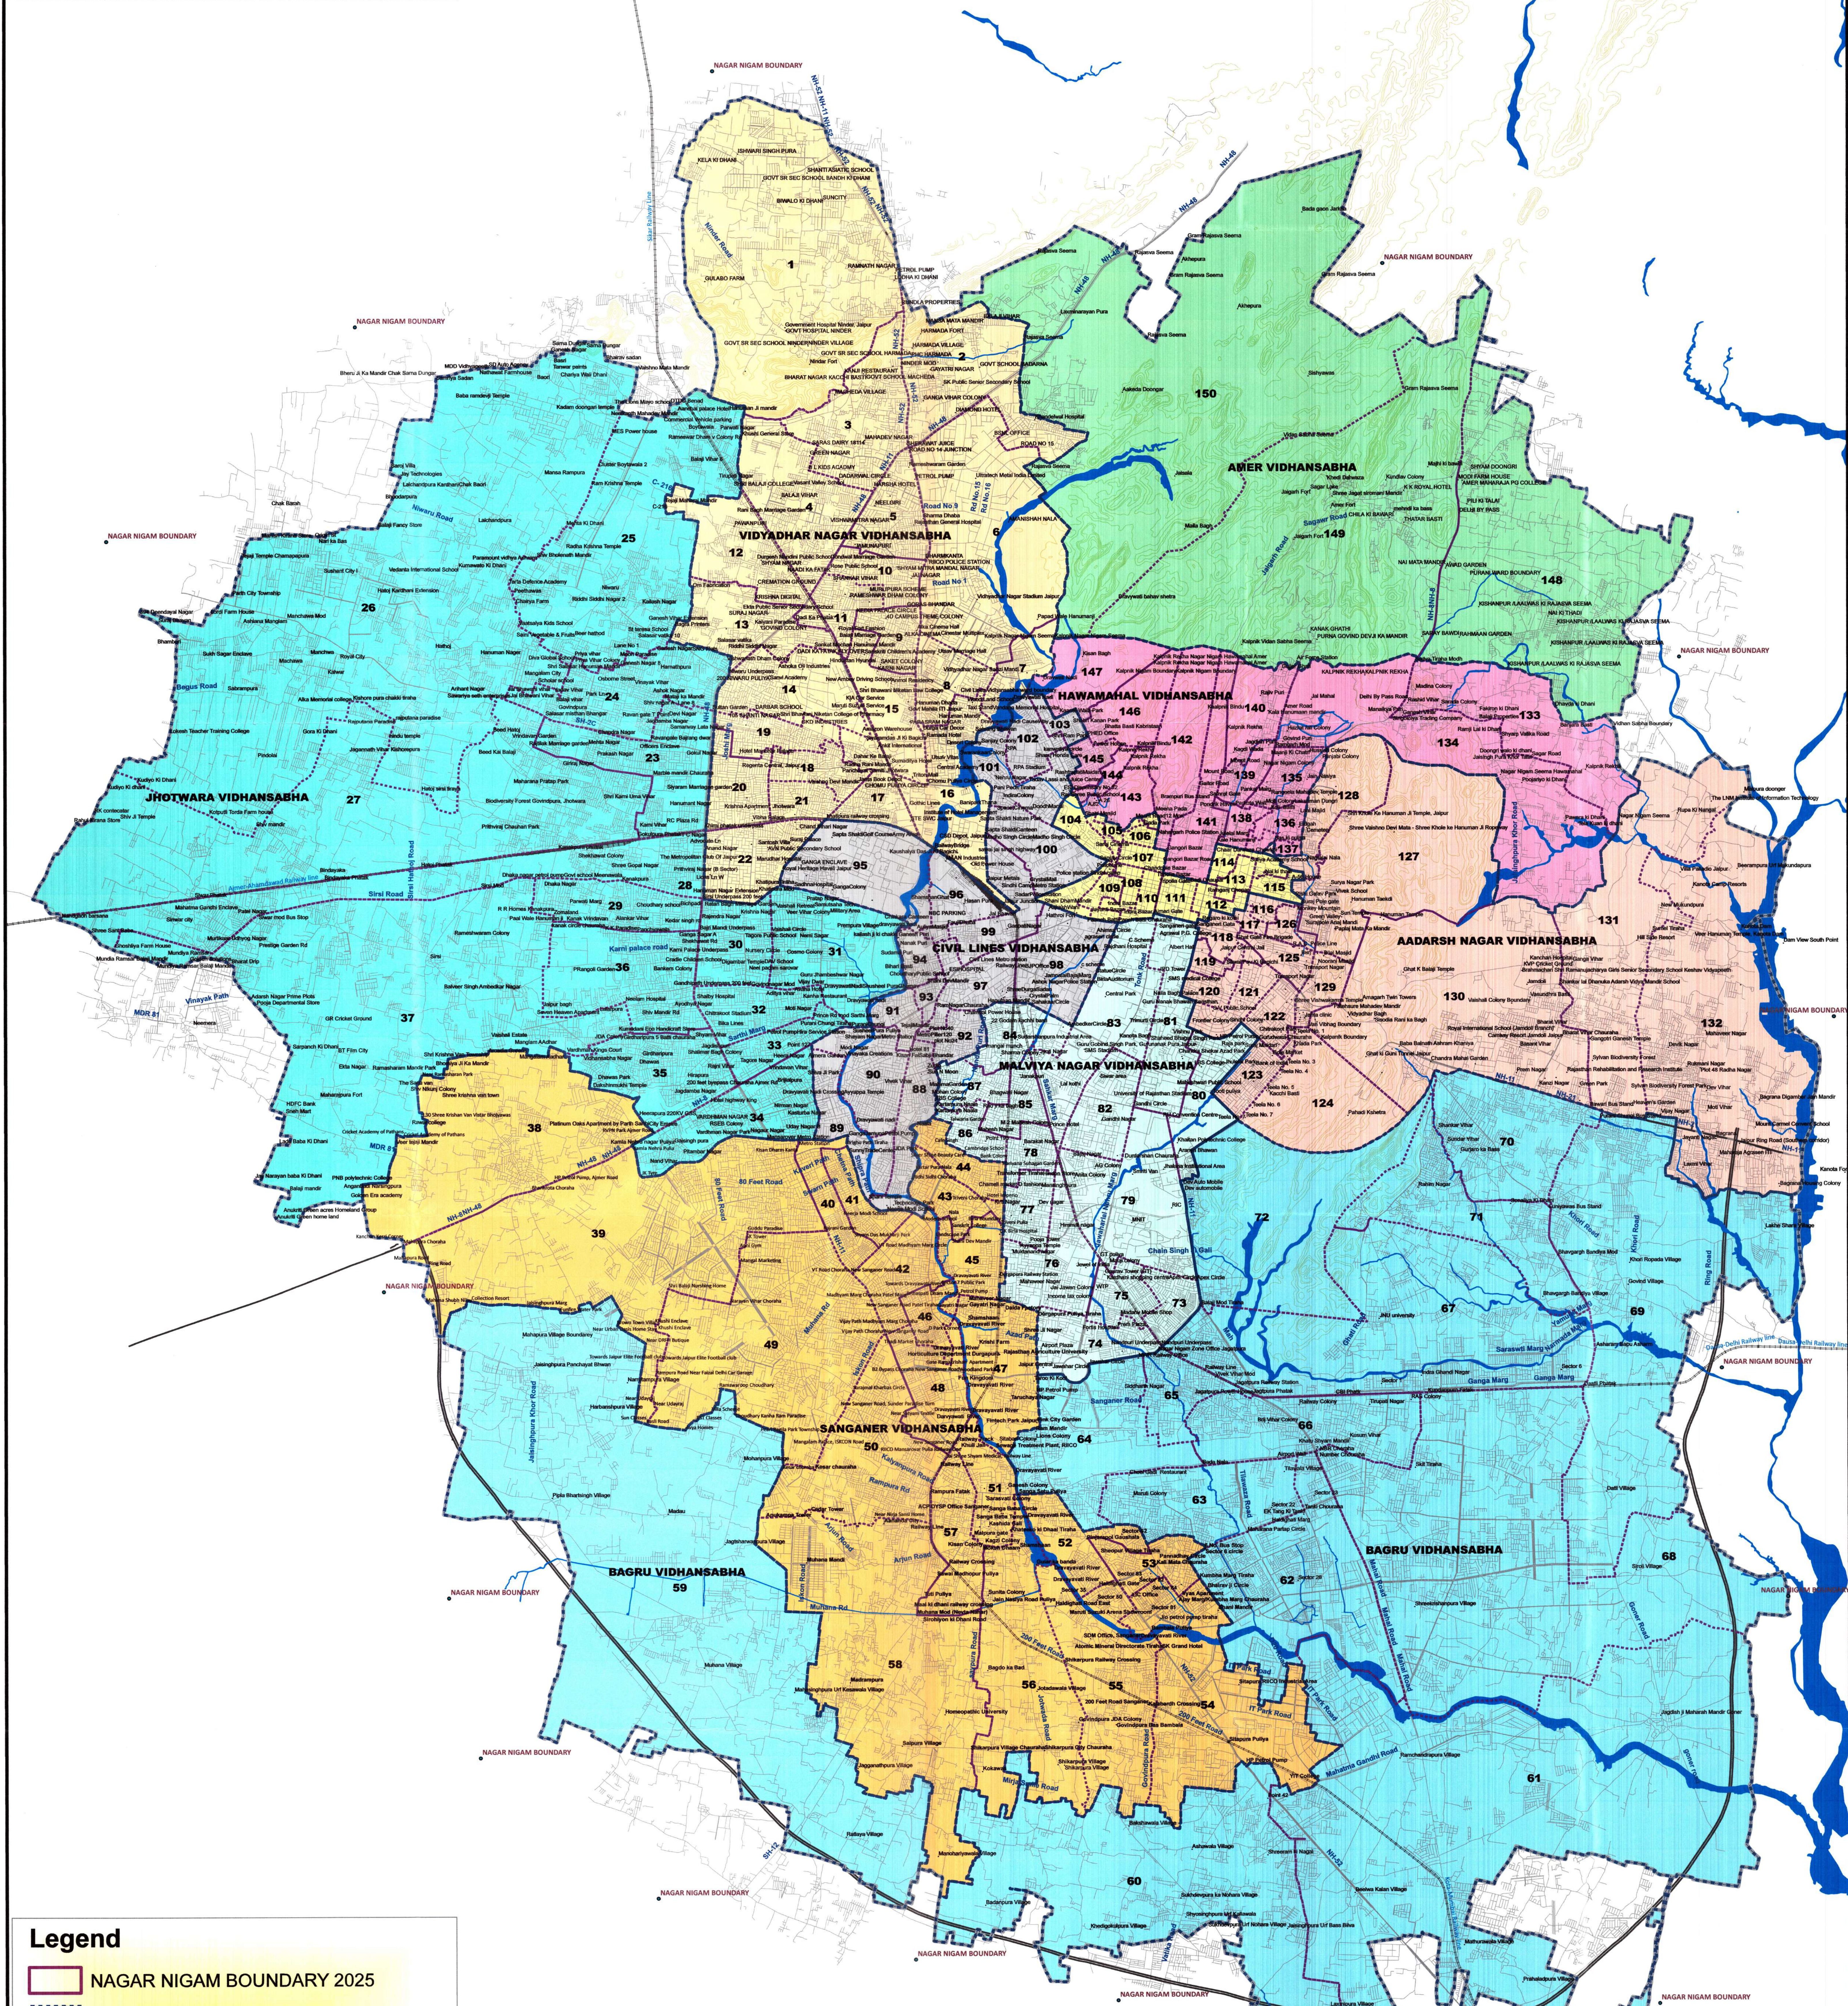

WARD MAP OF NAGAR NIGAM JAIPUR

Sr. No.	Vidhansabha	ward No.	Total ward
1	Vidyadhar Nagar	01-22	22
2	Jhotwara	23-37	15
3	Sanganer	38-58	21
4	Bagru	59-72	14
5	Malviya Nagar	73-87	15
6	Civil Line	88-103	16
7	Kishanpole	104-115	12
8	Adarsh Nagar	116-132	17
9	Hawamahal	133-147	15
10	Amer	148-150	3
Total ward			150

जयपुर नगर निगम

N

Legend

- NAGAR NIGAM BOUNDARY 2025
- VIDHANSABHA BOUNDARY
- WARD BOUNDARY
- WATER BODY
- Railway Line
- Road
- Landmark

0 2 4 8 KM

SCALE

CS
Rajendra Kumar
Commissioner
Nagar Nigam Jaipur (Creator)